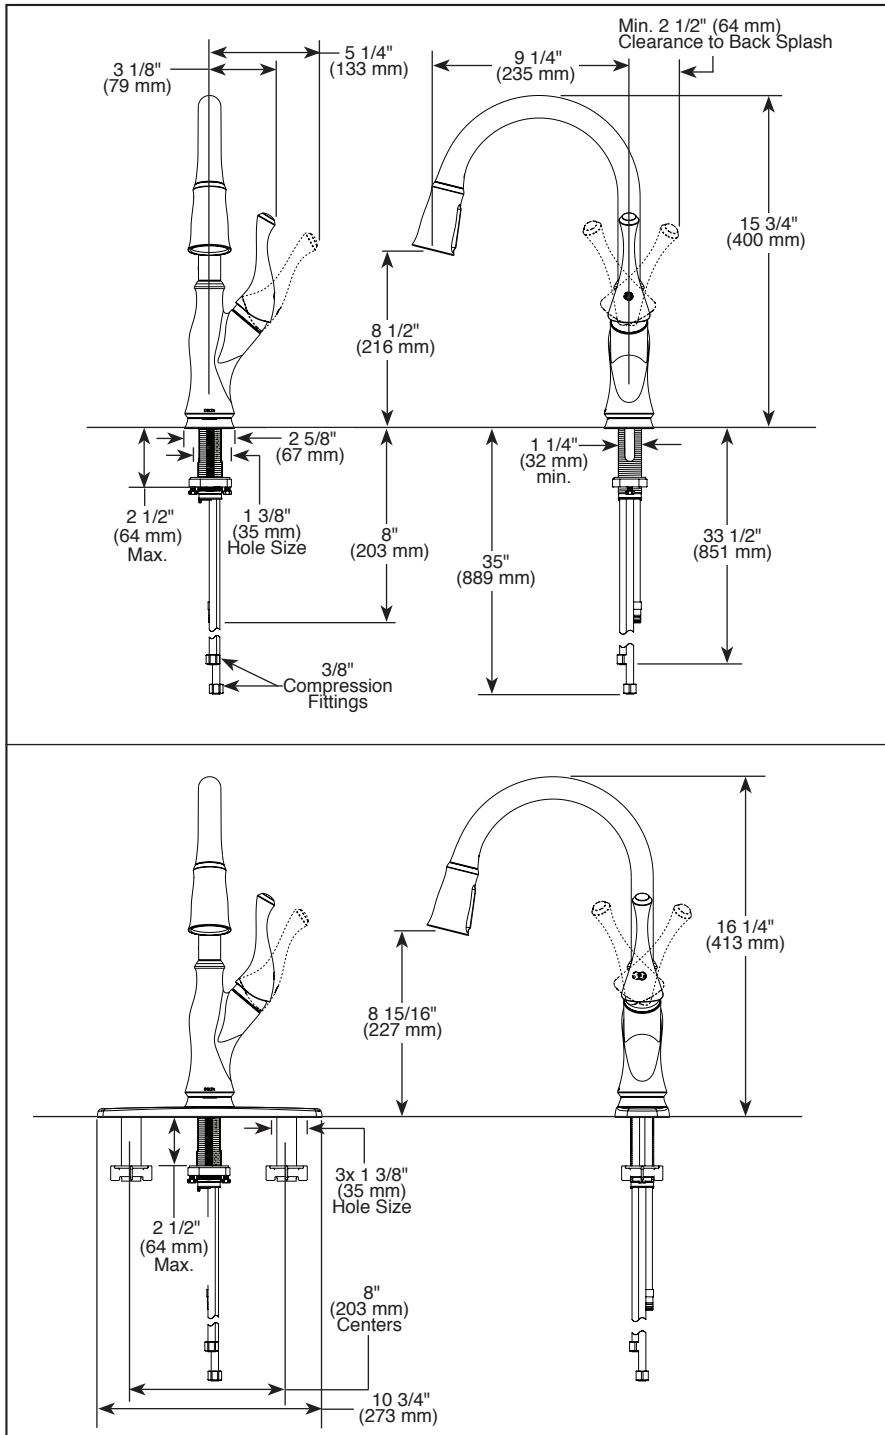

STANDARD SPECIFICATIONS:

- Max. flow rate 1.8 gpm @ 60 psi, 6.8 L/min @ 414 kPa
- One or three hole mount (escutcheon optional, included)
- Diamond coated ceramic cartridge
- 3/8" O.D. straight, staggered PEX supply tubes
- Spout rotates 360°
- Red/blue indicator markings
- Three-function wand: aerated stream, spray or ShieldSpray®
- Dual integral double check valves in sprayer
- LED indicator light signals on-off, water temperature and when batteries run low
- Uses 6 AA batteries (included) or 6 C batteries (not included)
- RP102157 optional 120V AC adapter available (3 prong grounded outlet required)
- Toggles between Touchless and Touch2O® Technology

COMPLIES WITH:

- ASME A112.18.1/ CSA B125.1
- ICC/ANSI A117.1 - Valve control only

▲ Designate Proper Finish Suffix

Delta Faucet Company reserves the right (1) to make changes in specifications and materials, and (2) to change or discontinue models, both without notice or obligation. Dimensions are for reference only. See current full-line price book or www.deltafaucet.com for finish options and product availability.